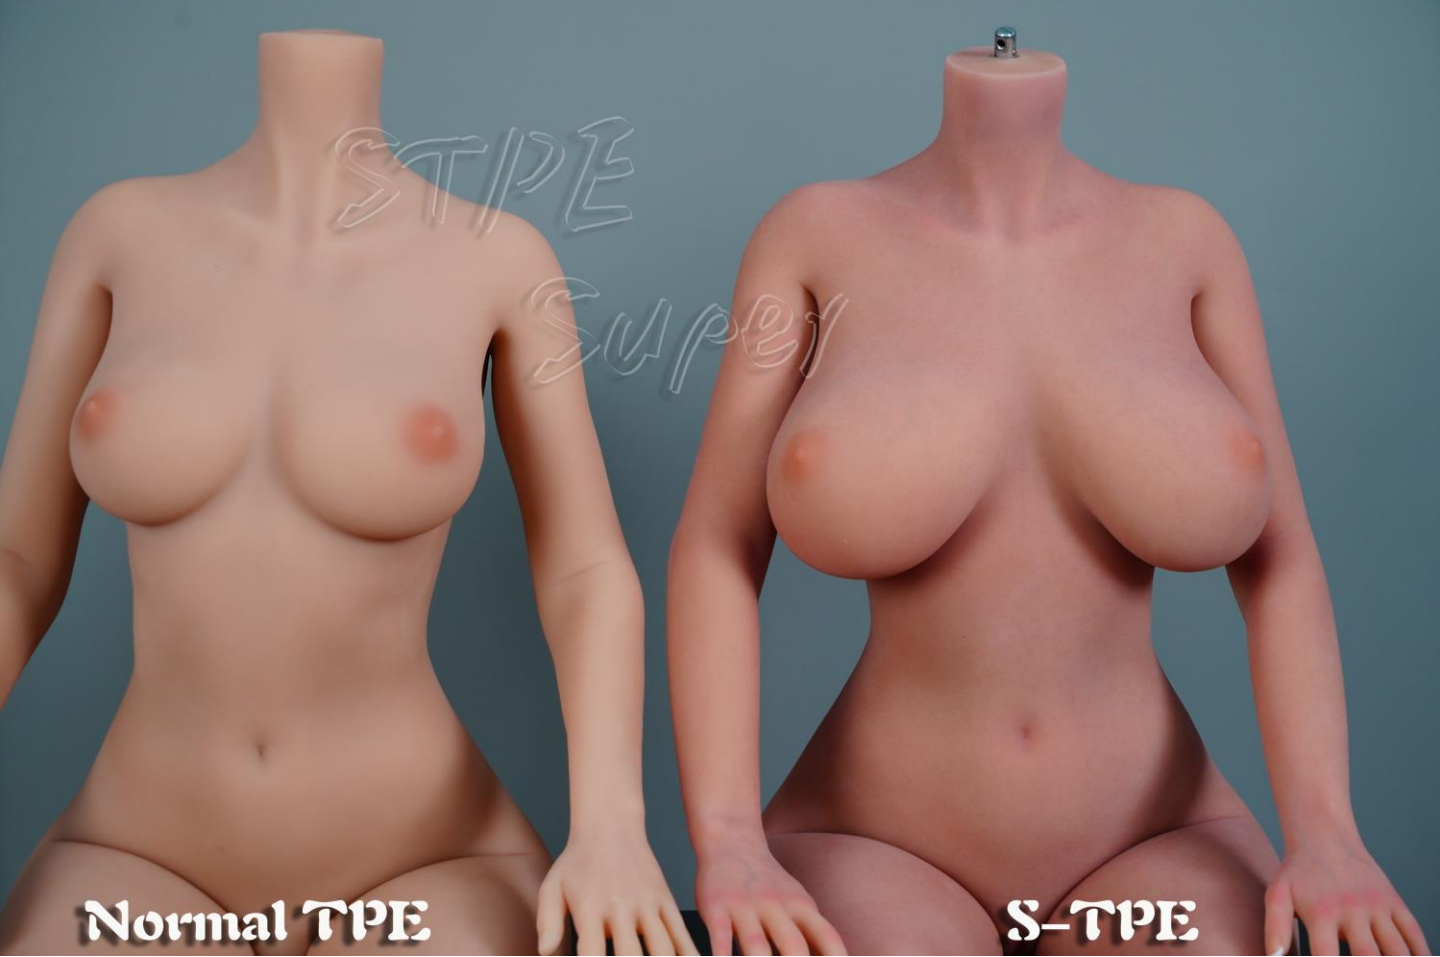

Normal TPE

S-TPE

Super TPE V Normal TPE, Advanced Body Paint