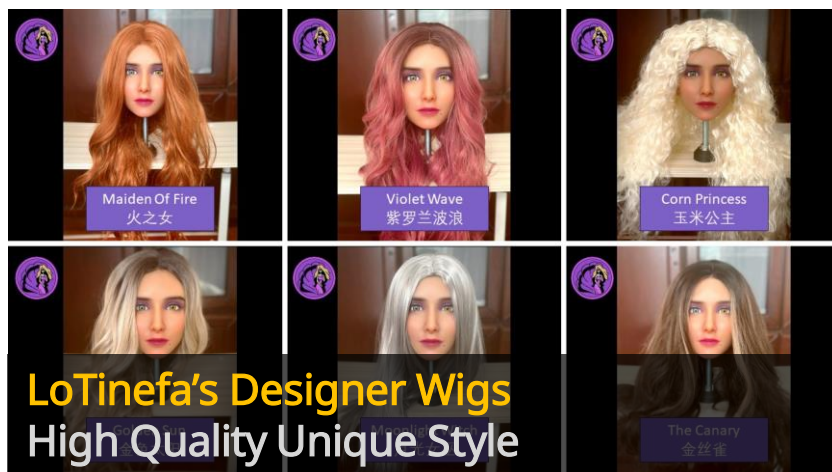

Product Line LoTinefa Original